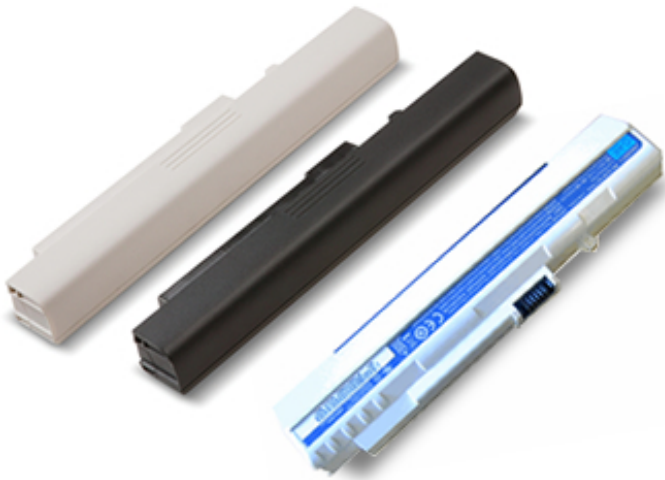

Batteries

Extend your notebook's battery life with Acer batteries.