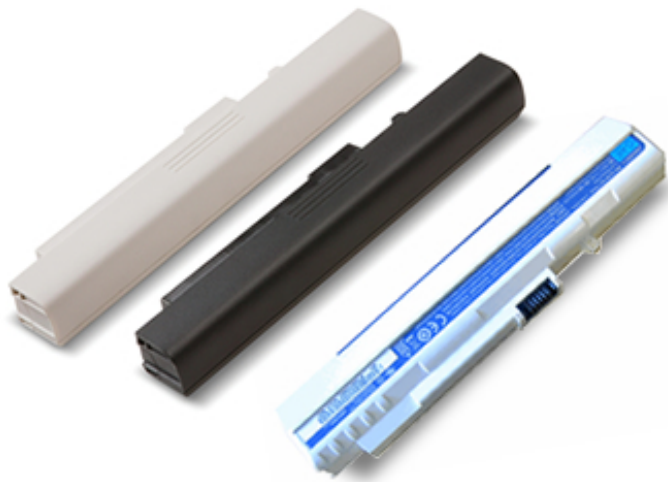

### **ICONIA TAB A100/A500 Car Charger**

Use this convenient car charger to keep your A500 or A100 Series ICONIA TAB fully energized at all times, wherever you go.

Part Number LC.OTH0A.011

Prices and Specifications are subject to change without notice