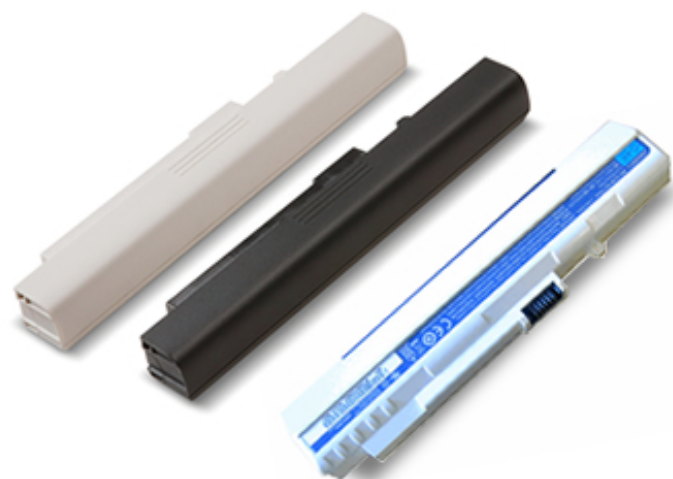

Upgrady hardwaru

Acer nabízí široké možnosti modernizace přenosných počítačů včetně rozšíření paměti, prodloužení výdrže baterie a zvýšení kapacity pevného disku. Konfigurator vám pomůže pouhými několika kliknutími vybrat taková řešení, která jsou vhodná pro váš systém.