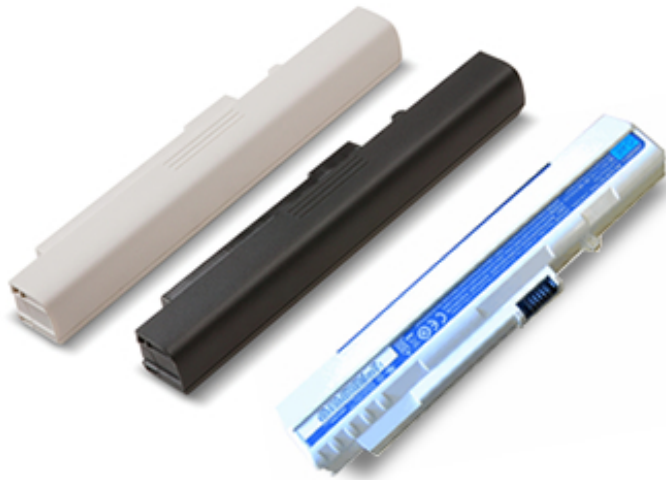

Akkus

Verlängern Sie das Leben Ihres Notebook Akkus mit originalem Acer Zubehör