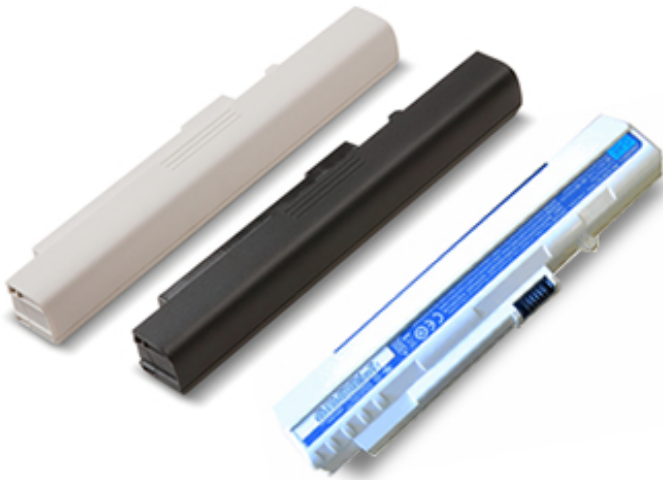

Batteries

Extend your notebook's battery life with Acer batteries.