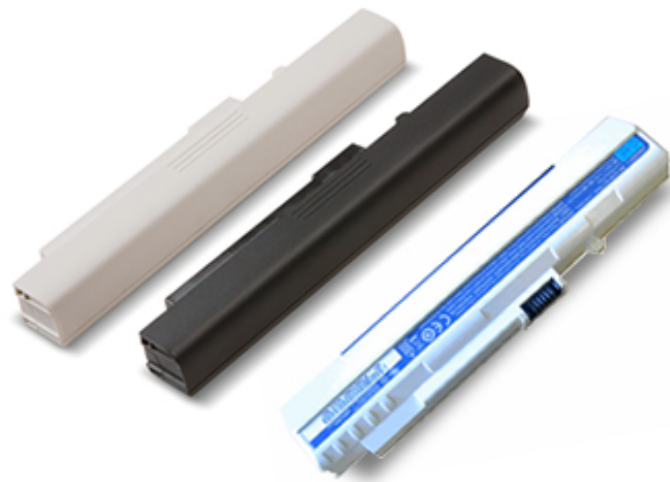

Mises a niveau

Acer propose des mises à niveau système qui vous permettent d'ajouter de la capacité mémoire, des fonctions, ou d'accroître la capacité de stockage.