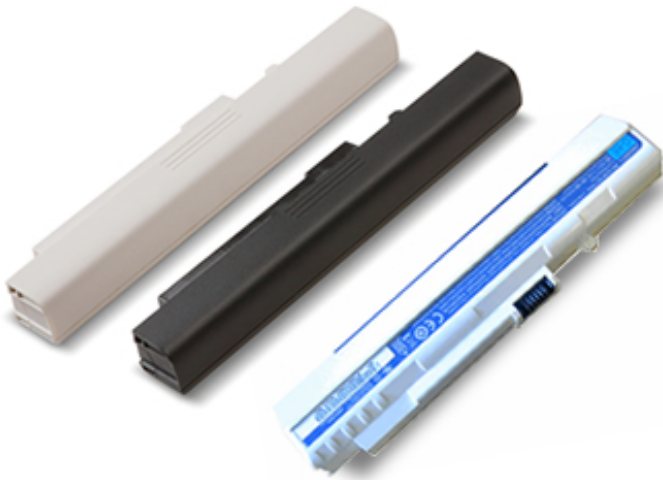

Batteries

Prolongez l'autonomie de votre ordinateur portable avec les batteries Acer.