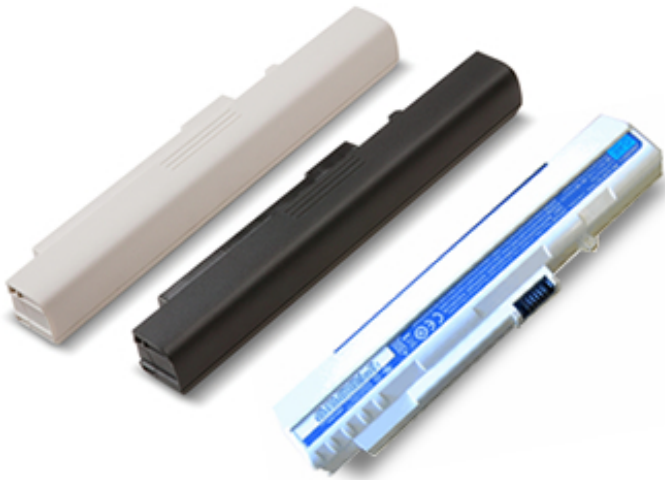

## **ICONIA TAB A100/A500 Car Charger**

Use this convenient car charger to keep your A500 or A100 Series ICONIA TAB fully energized at all times, wherever you go.

Part Number LC.OTH0A.011

Prices and Specifications are subject to change without notice