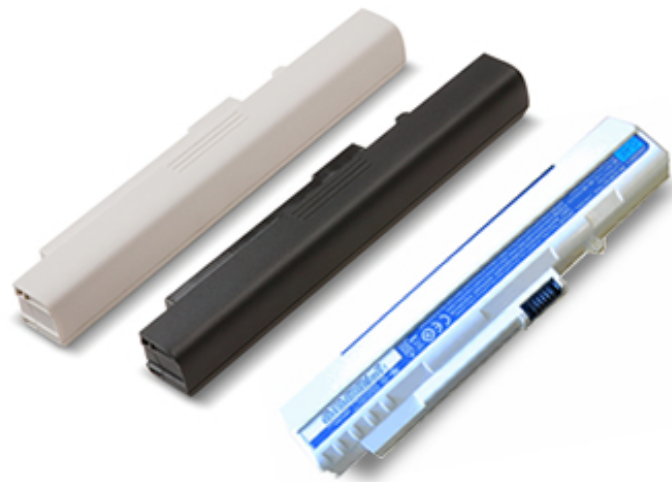

Akkumulátorok

Bővítse notebookjának élettartamát eredeti Acer akkumulátorokkal.