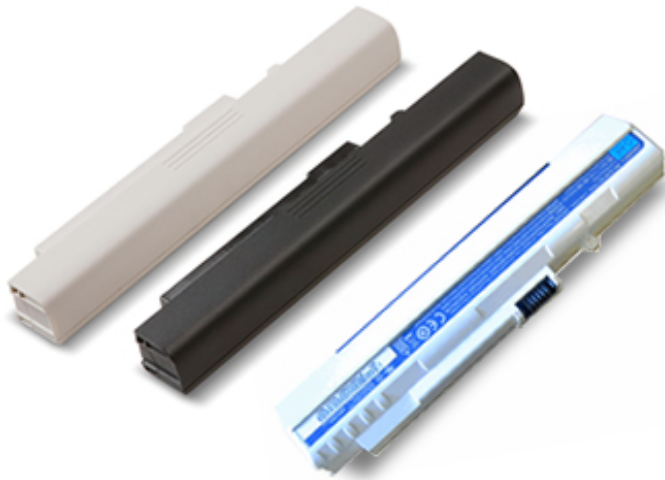

Kiegészítők

Az Acer olyan rendszer kiegészítőket kínál, melyekkel bővítheti a memóriát és a funkcionalitást, vagy megnövelheti a tároló kapacitást.