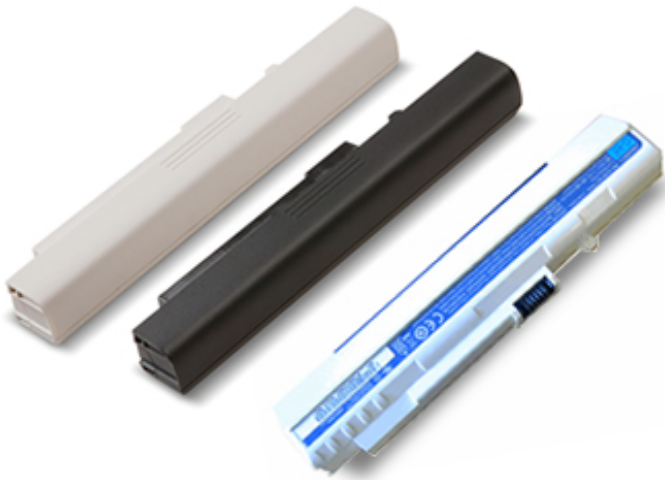

Upgrades

Acer offers system upgrades that allow you add memory, add functionality, or increase storage capacity.