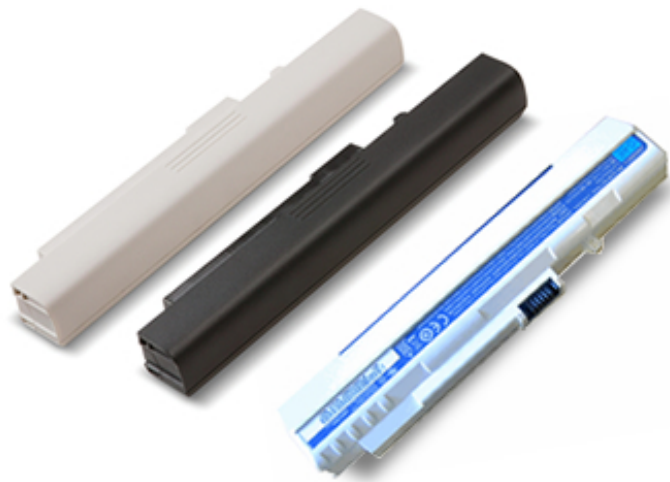

Akumulatory

Dzięki akumulatorom Acer można dłużej pracować bez zasilania sieciowego.