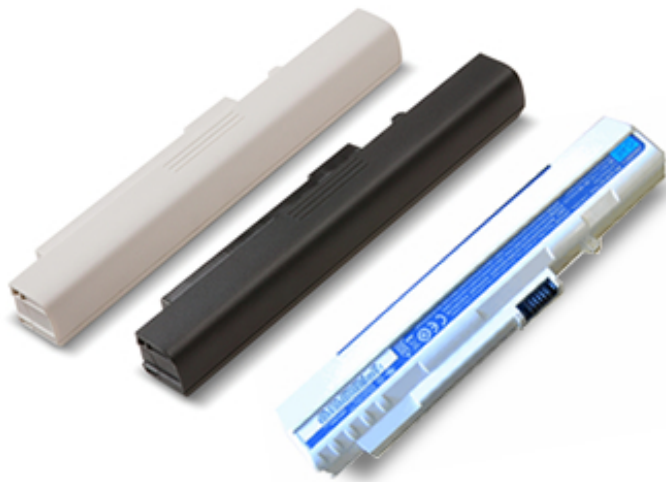

Rozbudowa

Firma Acer oferuje rozbudowę systemu polegającą na dodaniu modułów pamięci RAM, zwiększeniu funkcjonalności, czy zwiększeniu pojemności pamięci masowej.