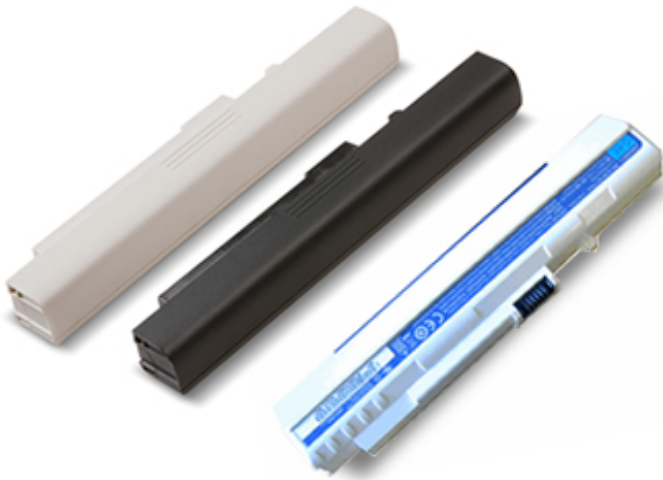

Upgrades

Acer offers system upgrades that allow you add memory, add functionality, or increase storage capacity.